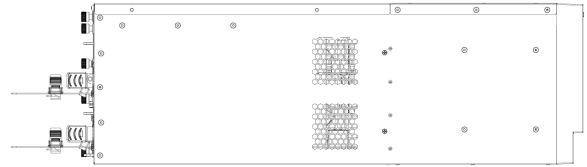

Tiandy

DIMENSIONS