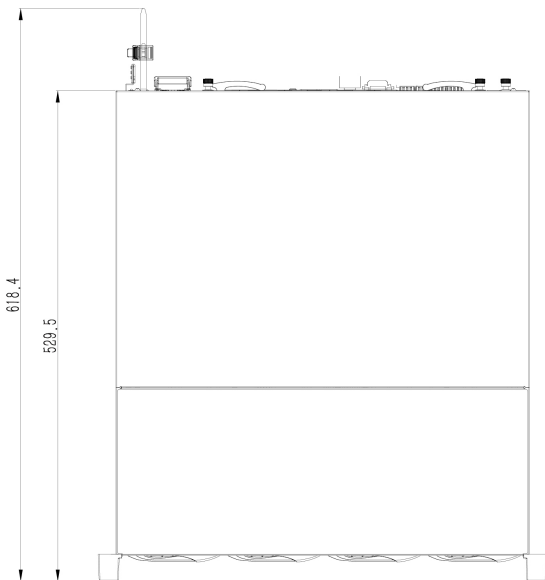

## SPECIFICATIONS

<b>Input</b>	
Video Input	320-ch
Max Resolution	12MP
Two-way Audio Input	1-ch, 3.5mm
Bandwidth	Income 1280Mbps; Outcome 640Mbps
<b>Output</b>	
HDMI/VGA Output	HDMI: 2-ch, 3840×2160, 2560×1600, 2560×1440, 1920×1080, 1280×720, 800×600, 1024×768, 1366×768, 1440×900, 1280×800 VGA:1-ch, 1920×1080, 1600×1200, 1280×1024, 1280×720, 800×600, 1024×768, 1366×768, 1440×900, 1280×800
Screen Split	1/3/4/6/8/9/10/13/16/20/25/36/40/64
Audio Output	1×3.5mm
<b>Decoding</b>	
Decoding Format	S+265H.265/H.264
Recording Resolution	12MP/8MP/6MP/5MP/4MP/3MP/1080P/UXGA/720P/VGA/4CIF/DCIF/2CIF/CIF/QCIF
Preview Capability	3×12MP, 5×4K, 8×5MP, 10×4MP, 20×1080P, 40×720P, 80×4CIF
Synchronous Playback	3×12MP, 5×4K, 8×5MP, 10×4MP, 16×1080P, 16×720P
Records Encryption	Yes
<b>Hard Disk</b>	
SATA	24 SATA interfaces for 24 HDDs
Capacity	Up to 10TB for each HDD
eSATA Interface	1 SATA interface
Array Type	JBOD,RAID0/1/5/6/10/50/60
<b>External Interface</b>	
Network Interface	4×RJ45 self-adaptive 10/100/1000 Mbps network interfaces, 4×fiber optics 1000 Mbps network interfaces
USB Interface	2×USB 2.0, 2×USB 3.0
Serial Interface	10×RS485, 1×RS232
Alarm In/Out	44/22
<b>Reliability</b>	
N+M Hot Standby	Yes
ANR	Yes
<b>General</b>	
Web Version	Web6
Language	English, Russian, Spanish, Korean, Italian, Turkish, Simple Chinese, Traditional Chinese, Thai, French, Polish, Dutch, Hebraism (UI)
Operating Conditions	0°C ~ 55°C, 10%~90% RH
Power Supply	AC100~240V, 50/60HZ
Consumption (without HDD)	≤100W (without HDD)
Chassis	4U
Dimensions	542×446.6×173.8 mm (21.34×17.58×6.84 inch)
Weight (without HDD)	21Kg (46.3lb)

## DIMENSIONS