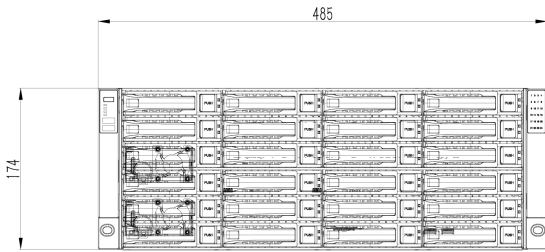

## SPECIFICATIONS

<b>Input</b>	
Video Input	320-ch
Max Resolution	12MP
Two-way Audio Input	1-ch, 3.5mm
Bandwidth	Income 1280Mbps; Outcome 640Mbps
<b>Output</b>	
HDMI/VGA Output	HDMI: 2-ch, 3840×2160, 2560×1600, 2560×1440, 1920×1080, 1280×720, 800×600, 1024×768, 1366×768, 1440×900, 1280×800 VGA:1-ch, 1920×1080, 1600×1200, 1280×1024, 1280×720, 800×600, 1024×768, 1366×768, 1440×900, 1280×800
Screen Split	1/3/4/6/8/9/10/13/16/20/25/36/40/64
Audio Output	1×3.5mm
<b>Decoding</b>	
Decoding Format	S+265H.265/H.264
Recording Resolution	12MP/8MP/6MP/5MP/4MP/3MP/1080P/UXGA/720P/VGA/4CIF/DCIF/2CIF/CIF/QCIF
Preview Capability	3×12MP, 5×4K, 8×5MP, 10×4MP, 20×1080P, 40×720P, 80×4CIF
Synchronous Playback	3×12MP, 5×4K, 8×5MP, 10×4MP, 16×1080P, 16×720P
Records Encryption	Yes
<b>Hard Disk</b>	
SATA	24 SATA interfaces for 24 HDDs
Capacity	Up to 10TB for each HDD
eSATA Interface	1 SATA interface
Array Type	JBOD,RAID0/1/5/6/10/50/60
<b>External Interface</b>	
Network Interface	4×RJ45 self-adaptive 10/100/1000 Mbps network interfaces, 4×fiber optics 1000 Mbps network interfaces
USB Interface	2×USB 2.0, 2×USB 3.0
Serial Interface	10×RS485, 1×RS232
Alarm In/Out	44/22
<b>Reliability</b>	
N+M Hot Standby	Yes
ANR	Yes
<b>General</b>	
Web Version	Web6
Language	English, Russian, Spanish, Korean, Italian, Turkish, Simple Chinese, Traditional Chinese, Thai, French, Polish, Dutch, Hebraism (UI)
Operating Conditions	0°C ~ 55°C, 10%~90% RH
Power Supply	AC100~240V, 50/60HZ
Consumption (without HDD)	≤100W (without HDD)
Chassis	4U
Dimensions	542×446.6×173.8 mm (21.34×17.58×6.84 inch)
Weight (without HDD)	21Kg (46.3lb)

## DIMENSIONS